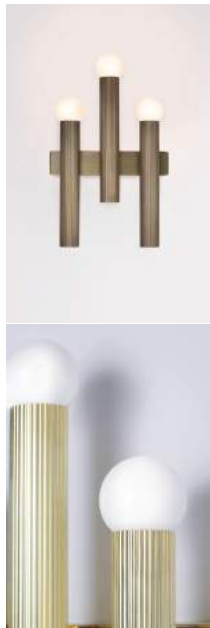

Nimbus Cascade

16 x 60W (max) | 120 V E26

Retail Price: \$46,824.00

Whistler

1 x 25W G9 (max)

Retail Price: \$1,612.00

Constellation
1 x 25W G9 (max)
Retail Price: \$883.00

Pluto
1 x 25W G9 (max)
Retail Price: \$1,295.00

Mezzo Flush Large
1 x 25W G9 (max)
Retail Price: \$812.00

Triptyque
3 x 25W G9
Retail Price: \$1,871.00

Mezzo Cluster
7 x 25W G9 (max)
Retail Price: \$10,500.00

Ring Pendant

1 x 25W | 120V - E12

Retail Price: \$1,553.00

Heron Floor

1 x 5W G10 Retro-fit LED

Retail Price: \$3,965.00

Moon Drop

1 x 4W LED | 120V - E26

Retail Price: \$2,236.00

*Pricing may vary at time of purchase.

Please call or email for more information at: