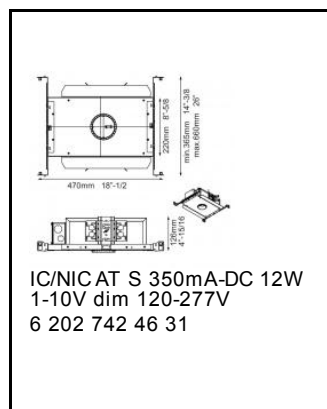

Specification Sheet

REO OK 2733-9 S1

6 202 37 29123

Related references

IC HOUSINGS