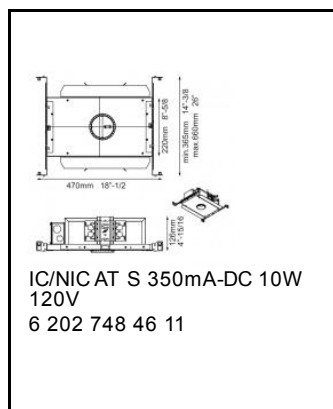

Specification Sheet

REO OK 2733-9 S1

6 202 37 29123

Related references

IC HOUSINGS