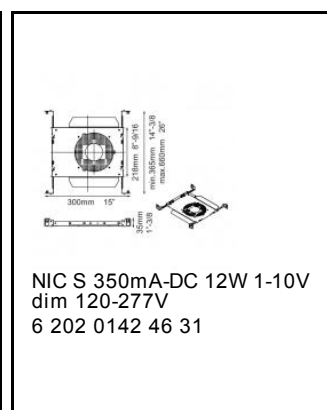

Related references

NON IC PLASTERFRAMES