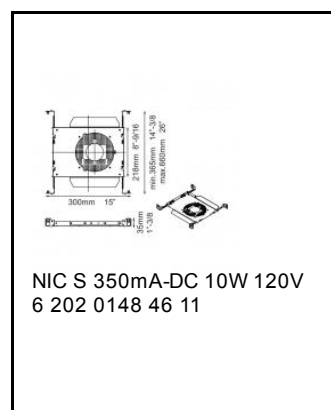

Related references

NON IC PLASTERFRAMES