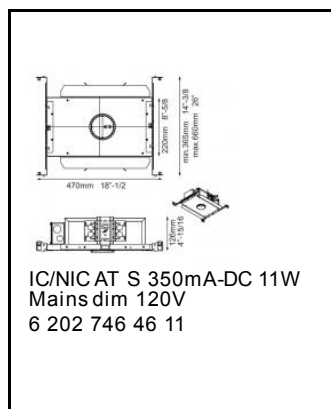

Specification Sheet

REO OK 2733-9 S1

6 202 37 29123

Related references

IC HOUSINGS