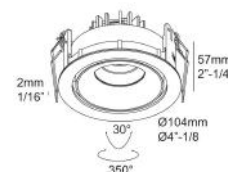

Specification Sheet

REO OK 2733-9 S1

6 202 37 29123