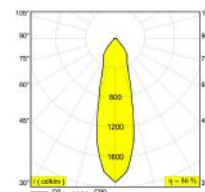

Specification Sheet

REO OK 2733-9 S1

6 202 37 29123