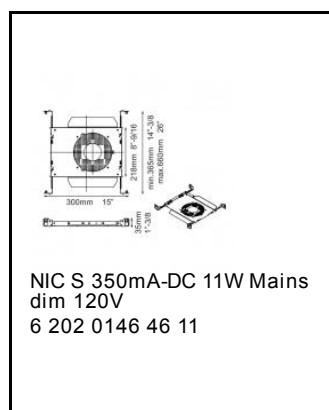

Related references

NON IC PLASTERFRAMES